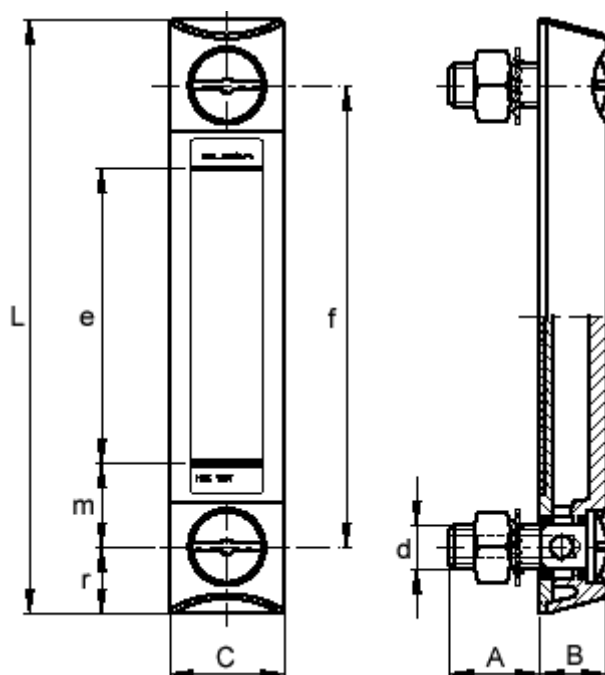

Data Sheet

Article number: 2311111351

Description: E+G Column level indicator
HCX.127-M12-VT without thermometer

Measures

A = 23

r = 17.0

B = 18

C = 31

d = M12

e = 80

f = 127

L = 161

m = 23